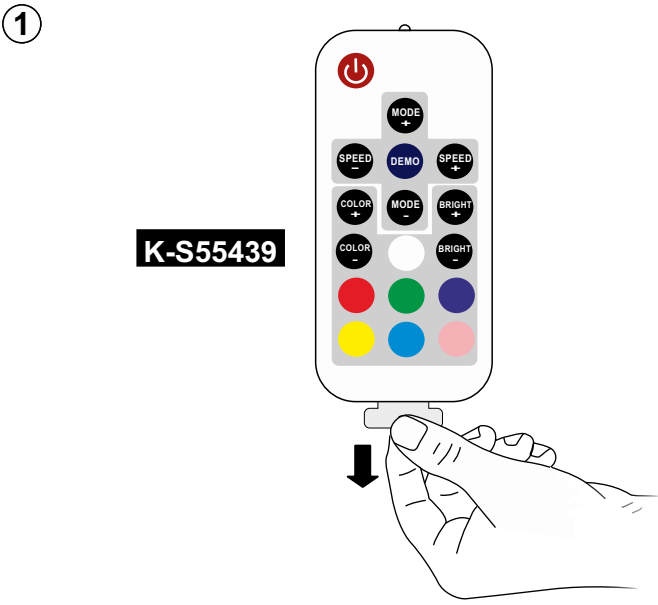

**BILL OF MATERIAL**

No	Description	Unit	Quantities
<b>K-S55613</b>	RF REMOTE RGB LED CONTROLLER PROFIL LED 5x10x732 RGB	pcs	1
<b>K-S55439</b>	REMOTE TRANSMITTER	pcs	1

**ELECTRIC DIAGRAM**

Push / Drücken  
Pousser / Spingere