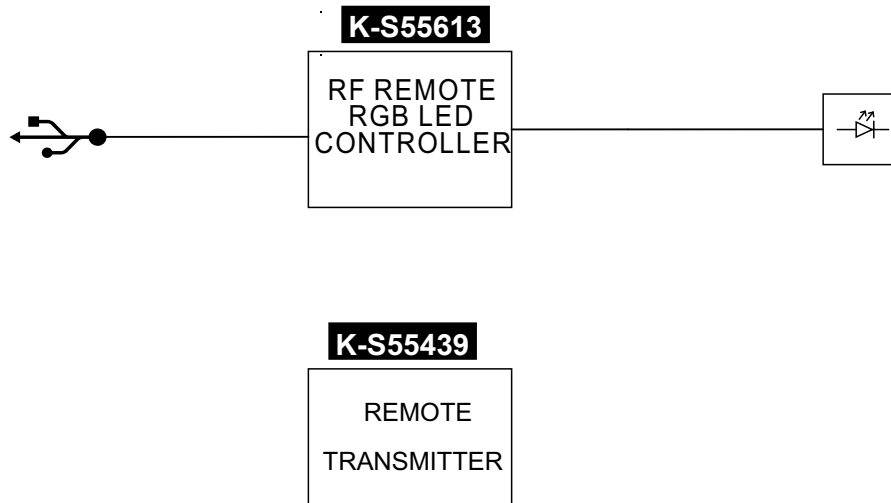

**BILL OF MATERIAL**

No	Description	Unit	Quantities
<b>K-S55613</b>	RF REMOTE RGB LED CONTROLLER PROFIL LED 5x10x732 RGB	pcs	1
<b>K-S55439</b>	REMOTE TRANSMITTER	pcs	1

**ELECTRIC DIAGRAM**

Push / Drücken  
Pousser / Spingere