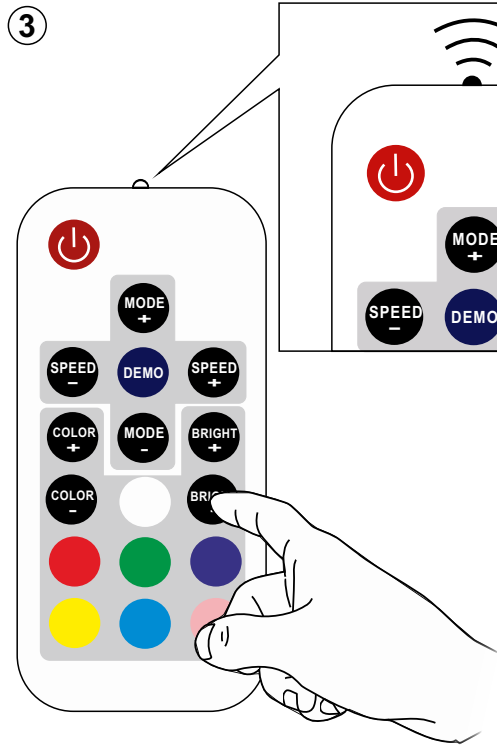

**BILL OF MATERIAL**

No	Description	Unit	Quantities
<b>K-S55613</b>	RF REMOTE RGB LED CONTROLLER PROFIL LED 5x10x732 RGB	pcs	1
<b>K-S55439</b>	REMOTE TRANSMITTER	pcs	1

**ELECTRIC DIAGRAM**

Push / Drücken  
Pousser / Spingere